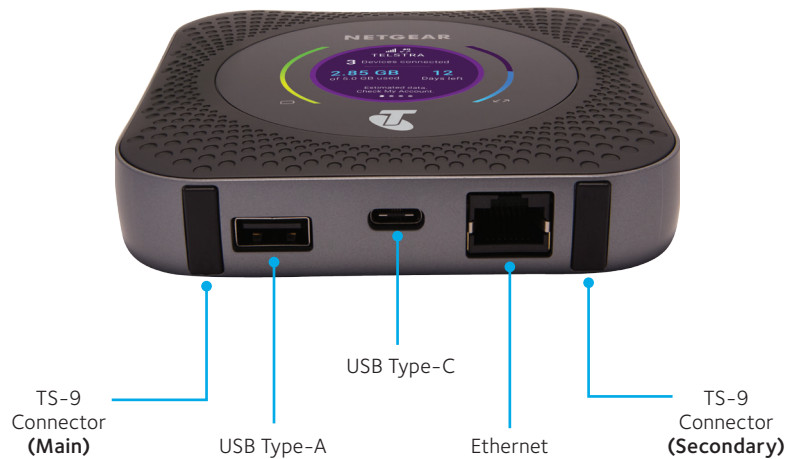

Battery Life

- All day & Night - 5040mAh battery for all day use

External Ports

- Ethernet Port
- USB-C Port
- Dual TS-9 external 3G/4G antennas connectors

Package Contents

- NETGEAR Nighthawk M1 Mobile Router
- Removable Lithium Ion (Li-ion) Battery
- AC charger and USB Type-C cable
- Quick Start Guide
- Manufacturer's warranty card

NETGEAR® Nighthawk®

Nighthawk® M1 Mobile Router

Data Sheet

As your ultimate travel router, the Nighthawk M1 is a **premium mobile WiFi router, plus MORE**

1 Gbps

SUPER FAST WIRELESS INTERNET

MEDIA STREAMING