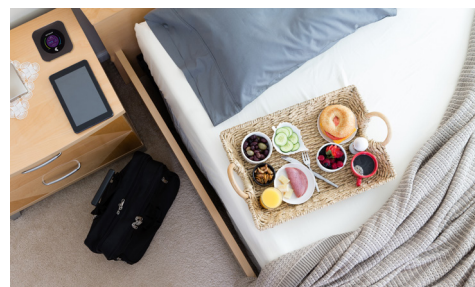

DURING TRAVELS OR UPON ARRIVAL

Keep your Nighthawk® M1 and entire team connected

ON THE ROAD

Portable for taking it with you anywhere

COMING SOON

HOME AWAY FROM HOME

Portable camera monitoring with the mobile router as a base station for Arlo cameras